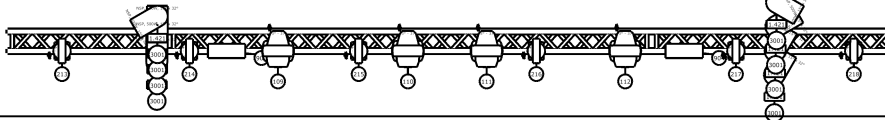

MDG Haze: 8.501  
 ch1. Unit on  
 ch2. Haze  
 ch3. Haze go/off  
 Hurricane Fan: 8.504

PSU  
 125A  
 2x CEE 32A  
 3x CEE 16A  
 6x Shuko

LX5  
 Universe 5  
 Available Load: 600kg

LX4  
 Universe 4  
 Available Load: 600kg

LX3  
 Universe 3  
 Available Load: 600kg

LX2  
 Universe 2  
 Available Load: 750kg

LX1  
 Universe 1  
 Available Load: 750kg

Front Truss  
 Universe 7 / 1 (Dim)  
 Available Load: 500kg

Hall Grid  
 Universe 1  
 Available Load: 600kg